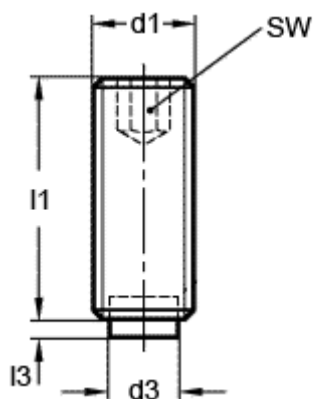

# Data Sheet

Article number: 209316061

Description: E+G Grub screw, st. steel  
GN 913.5-M5-8-KU

## Measures

---

$d1 = M5$

$d3 = 3$

$l1 = 8.0$

$l3 = 1.0$

$SW = 2.5$